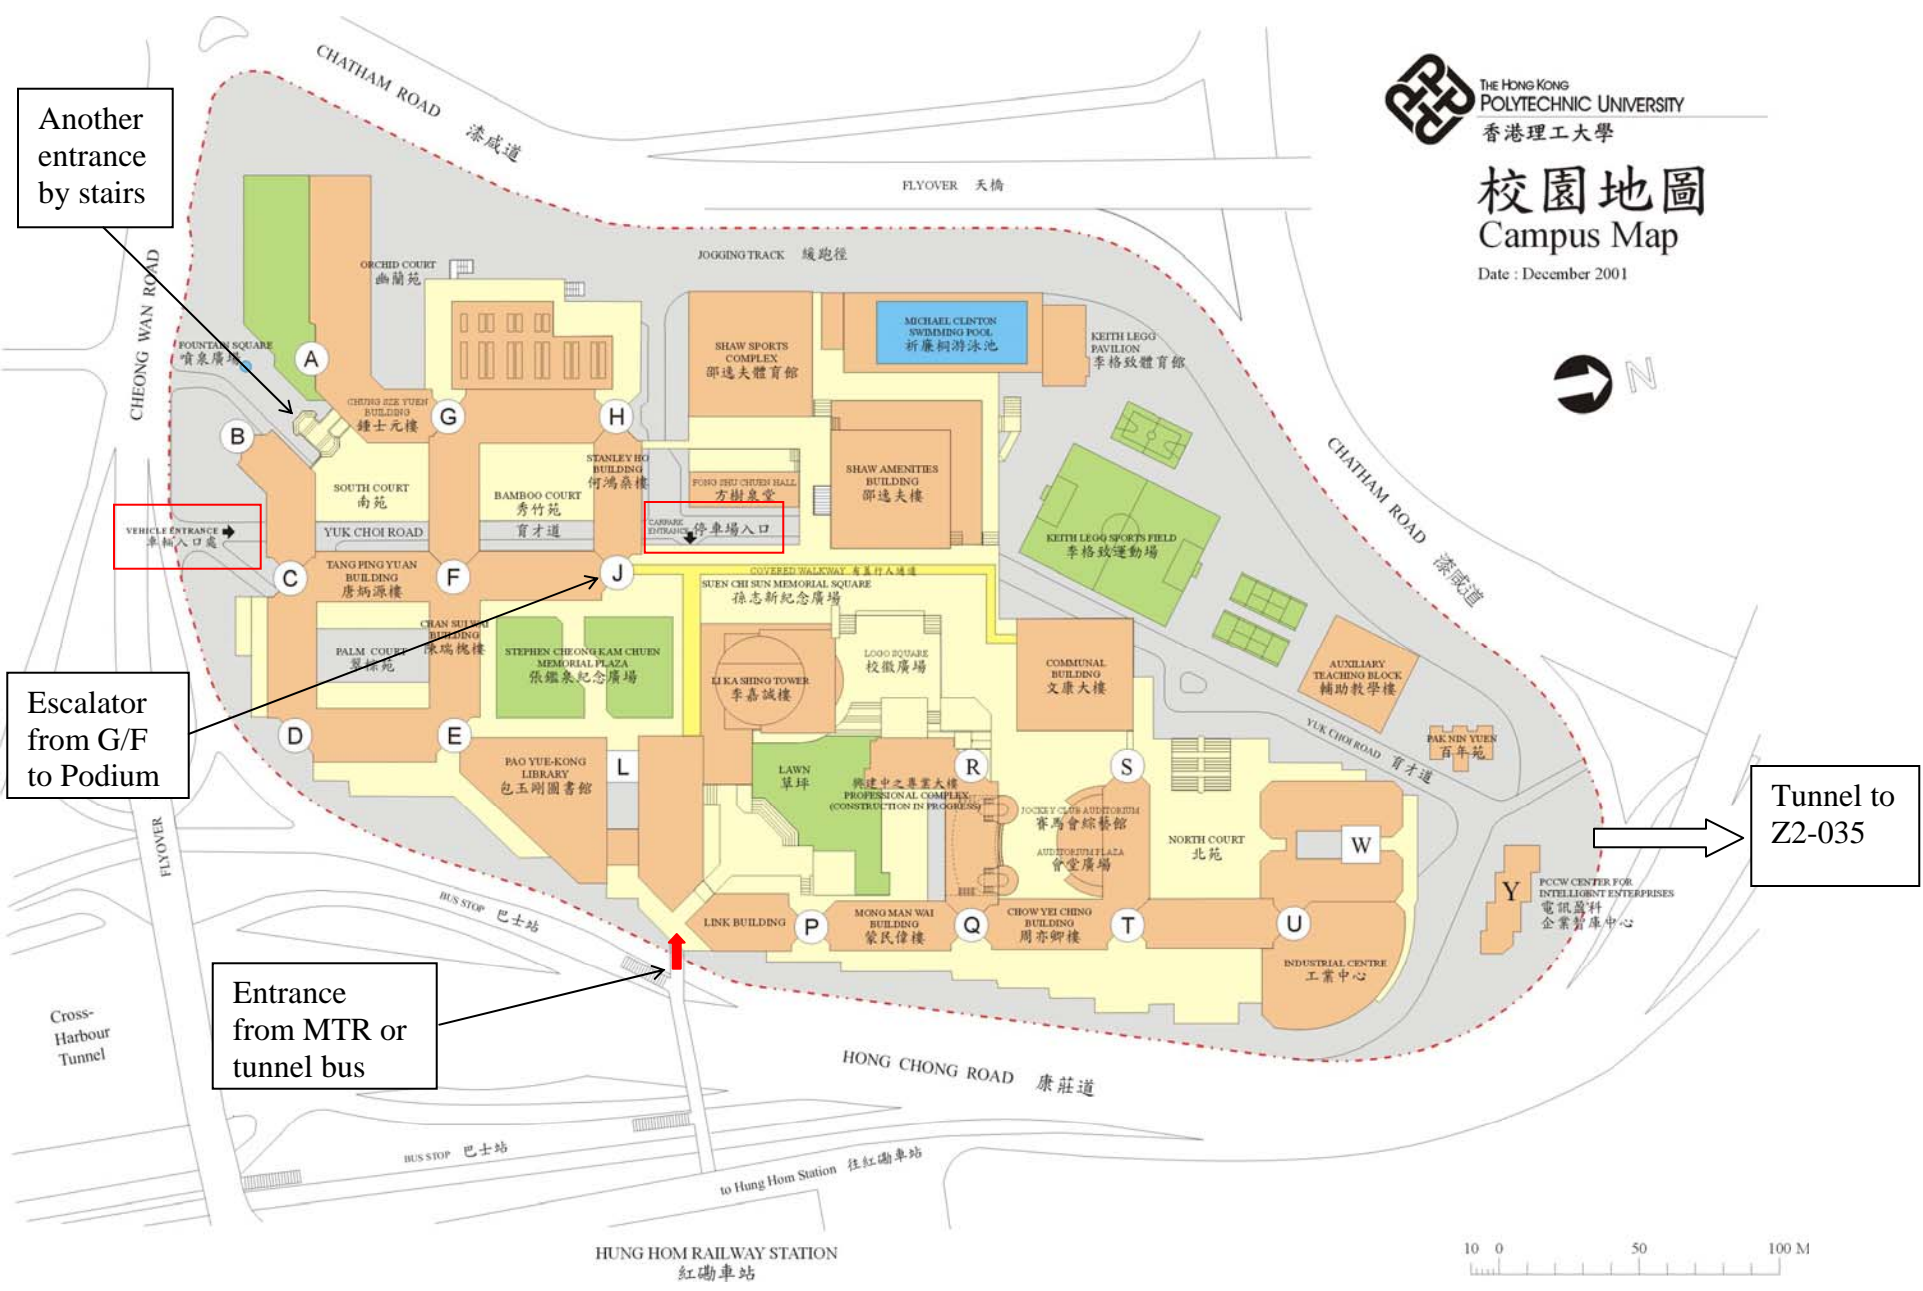

THE HONG KONG
POLYTECHNIC UNIVERSITY
香港理工大學

校園地圖 Campus Map

Date : December 2001

Another entrance by stairs

VEHICLE ENTRANCE
車輛入口處

Escalator from G/F to Podium

Entrance from MTR or tunnel bus

Tunnel to Z2-035

HUNG HOM RAILWAY STATION
紅磡車站